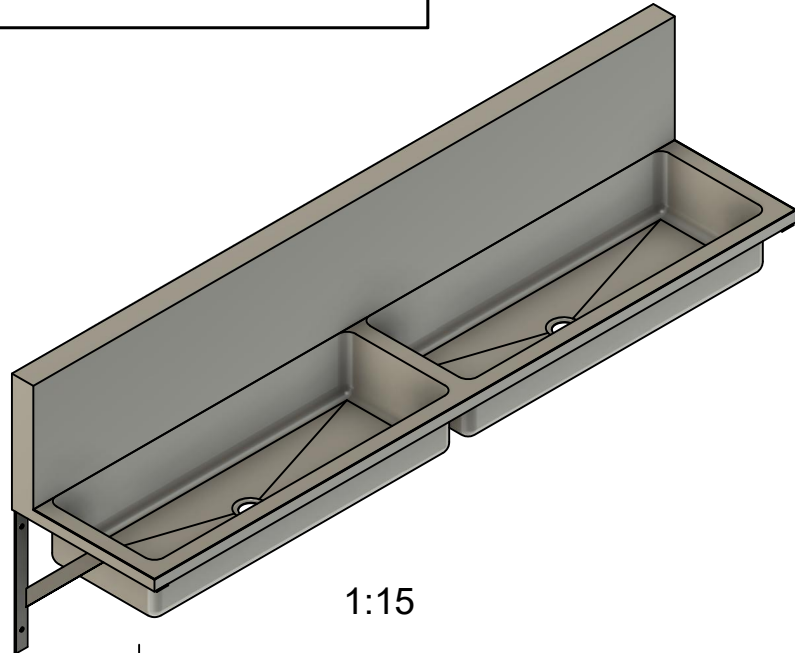

Company Name: **ADVANCE**
 STAINLESS STEEL
Advance Stainless Steel Pty Ltd
 8 Somerset Street, Minto NSW 2566

Project:

Client:

Model Code:
 ASS-WMAT

Model Name:
 Wall Mounted Ablution Trough

Date:

Sheet No.

Scale:
 1:9

1:15