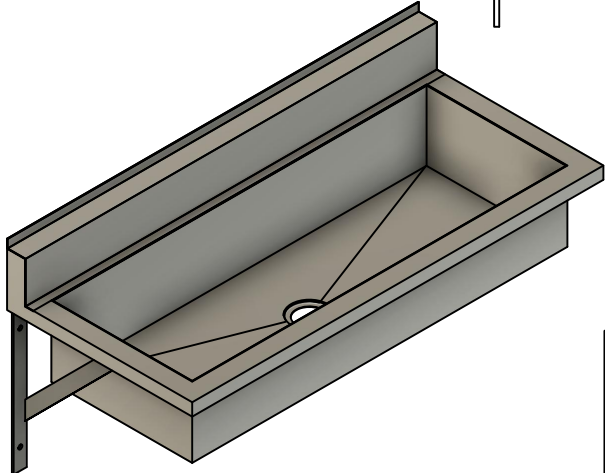

Company Name: **ADVANCE**
 STAINLESS STEEL
Advance Stainless Steel Pty Ltd
 8 Somerset Street, Minto NSW 2566

Project:

Client:

Model Code:
 ASS-AT

Model Name:
 ART TROUGH

Date:

Sheet No.

Scale:
 1:6