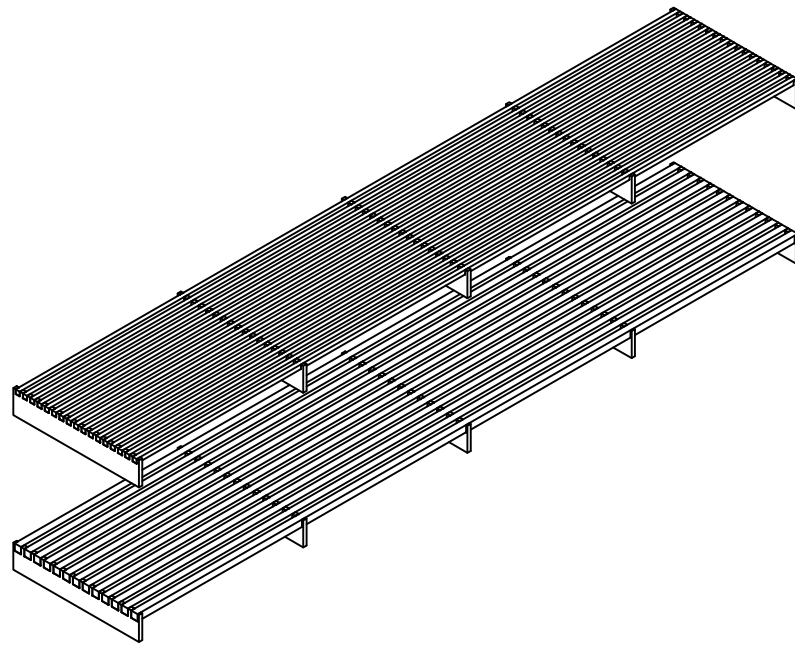

Square Bar SQ6

Square Bar SQ10

Company Name:	 <b>Advance Stainless Steel Pty Ltd</b> 8 Somerset Street, Minto NSW 2566
Project:	
Client:	
Model Code:	SQ6, SQ10
Model Name:	GRATING PROFILE FOR GWF CHANNEL
Date:	
Sheet No.	
Scale:	1:4