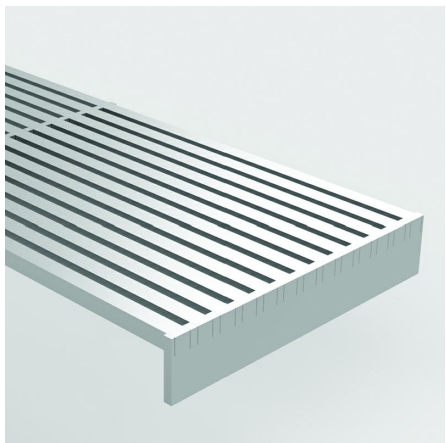

Square Bar SQ6

Square Bar SQ10

Company Name:	 <b>Advance Stainless Steel Pty Ltd</b> 8 Somerset Street, Minto NSW 2566
Project:	
Client:	
Model Code:	SQ6, SQ10
Model Name:	GRATING PROFILE FOR GWF CHANNEL
Date:	
Sheet No.	
Scale:	1:4