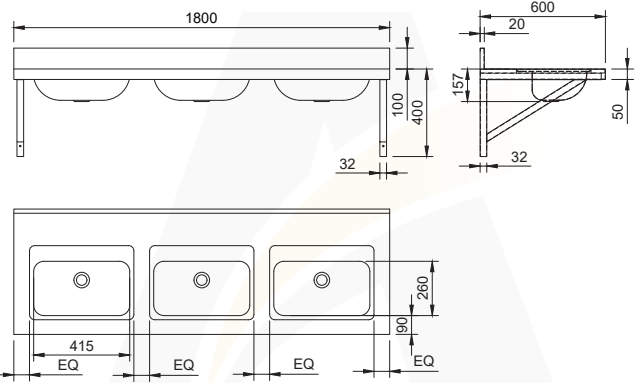

## ASS-WMB (Wall Mounted Multi Hand Basin)

Overall dimensions:      Length: .....mm      Width: .....mm

Number of required bowl:     2 x bowls     3 x bowls     Other: .....

\*By submitting this form you declare that the details provided in this Sign-Off Form are accurate and will be used to manufacture your product. In the event that incorrect details have been provided, Advance Stainless Steel will not be held liable for these errors. All custom made orders cannot be returned and are non-refundable. The lead time is between 10-15 working days plus delivery.