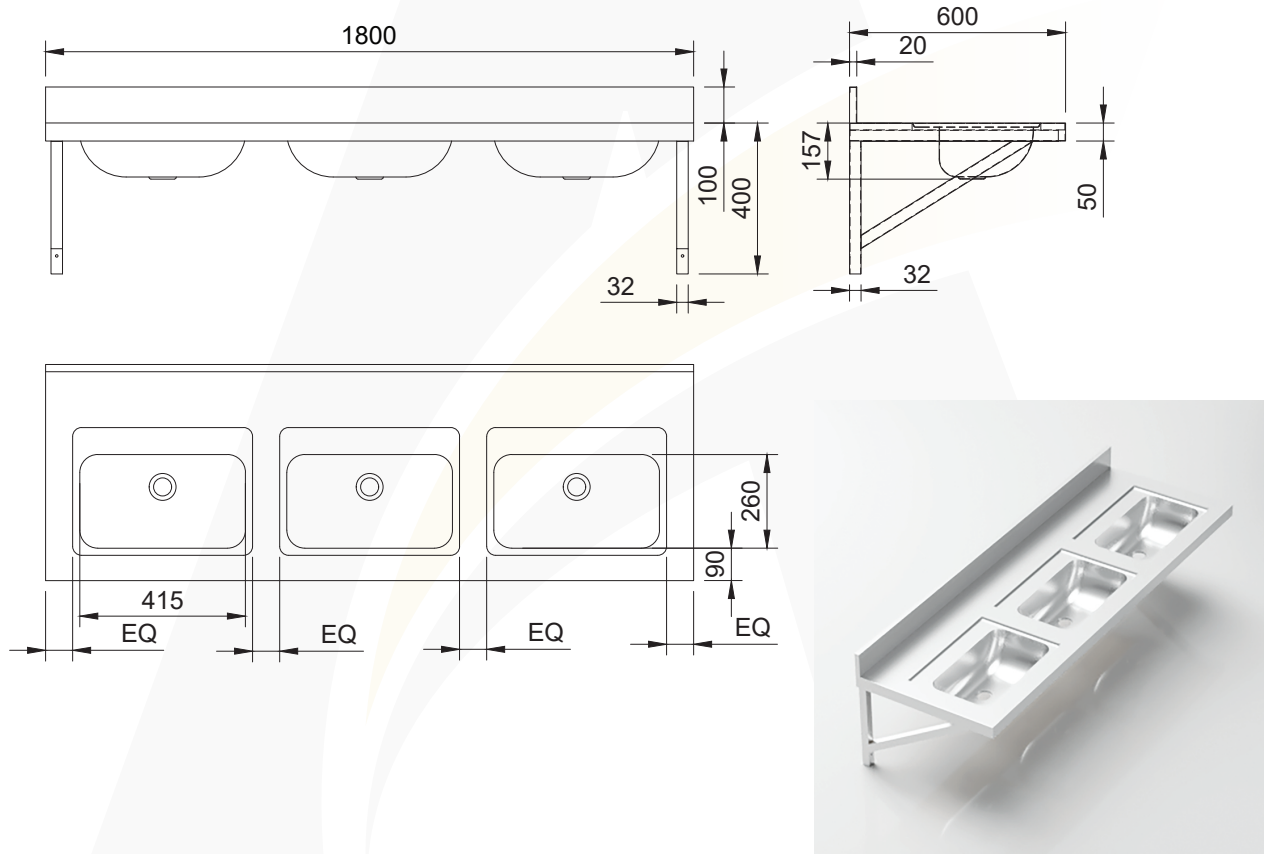

# WALL MOUNTED MULTI HAND BASIN

5

5.11

## SKU CODE: ASS-WMB

This quality custom made wall mounted multi hand basin is manufactured from 304 grade stainless steel. Ideally suitable for public facilities where multi stations are required.

**SPECIFICATIONS:**

- Made in 304 grade stainless steel
- 40mm outlets
- Wall bracket provided

**USES:**

- Public amenities
- Schools
- Night clubs / stadiums

## ASS-WMB (Wall Mounted Multi Hand Basin)

Overall dimensions:      Length: .....mm      Width: .....mm

Number of required bowl:     2 x bowls     3 x bowls     Other: .....

\*By submitting this form you declare that the details provided in this Sign-Off Form are accurate and will be used to manufacture your product. In the event that incorrect details have been provided, Advance Stainless Steel will not be held liable for these errors. All custom made orders cannot be returned and are non-refundable. The lead time is between 10-15 working days plus delivery.