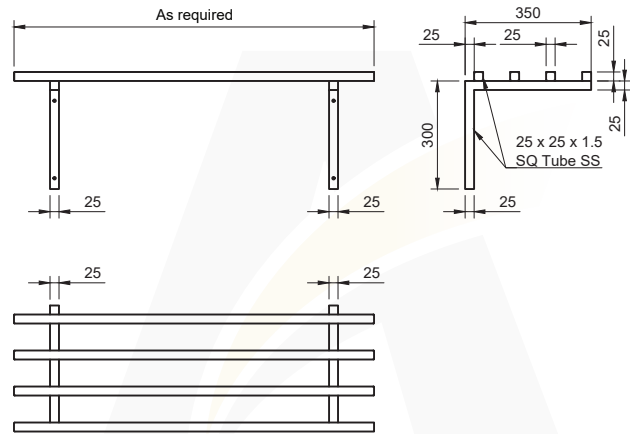

Email:

Purchase Order #:

Date:/...../.....

Signature*:

Quantity:

Stainless steel grade: 304 316 (extra charges)

ASS-ST (Square Tube Shelf)

Shelf size: **Length:** mm **Width:** mm **Height:** mm

Optional: 25x25 Square tube shelf 25x25 Round tube shelf

Custom design below if applicable:

**By submitting this form you declare that the details provided in this Sign-Off Form are accurate and will be used to manufacture your product. In the event that incorrect details have been provided, Advance Stainless Steel will not be held liable for these errors. All custom made orders cannot be returned and are non-refundable. The lead time is between 10-15 working days plus delivery.*