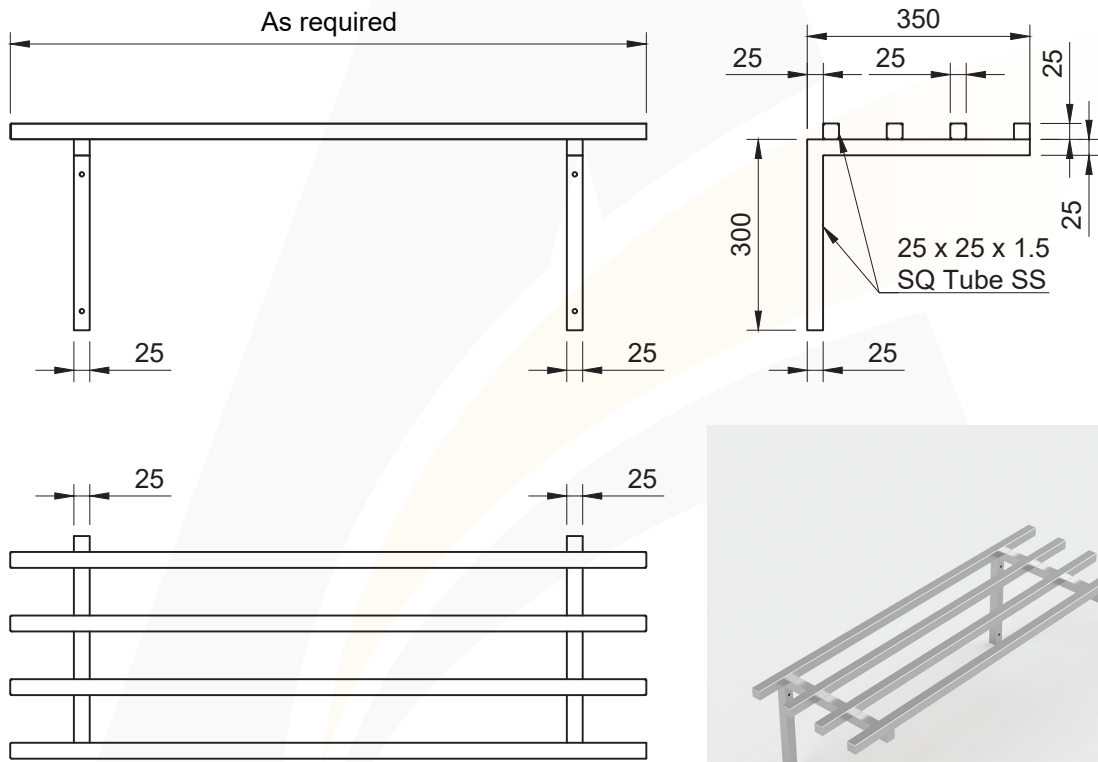

SQUARE TUBE SHELF

4

4.9

SKU CODE: ASS-ST

This quality custom made square tube shelf is manufactured from 304 grade stainless steel. The shelf is commonly used for hospitality, residential or commercial shelving needs.

SPECIFICATIONS:

- Made in 304 grade stainless steel
- Wall brackets

USES:

- Aged / Healthcare
- Hospitals
- Schools / Councils
- Restaurants

SIGN-OFF FORM

Company:

Name:

Phone:

Email:

Purchase Order #:

Date:/...../.....

Signature*:

Quantity:

Stainless steel grade: 304 316 (extra charges)

ASS-ST (Square Tube Shelf)

Shelf size: **Length:** mm **Width:** mm **Height:** mm

Optional: 25x25 Square tube shelf 25x25 Round tube shelf

Custom design below if applicable:

**By submitting this form you declare that the details provided in this Sign-Off Form are accurate and will be used to manufacture your product. In the event that incorrect details have been provided, Advance Stainless Steel will not be held liable for these errors. All custom made orders cannot be returned and are non-refundable. The lead time is between 10-15 working days plus delivery.*