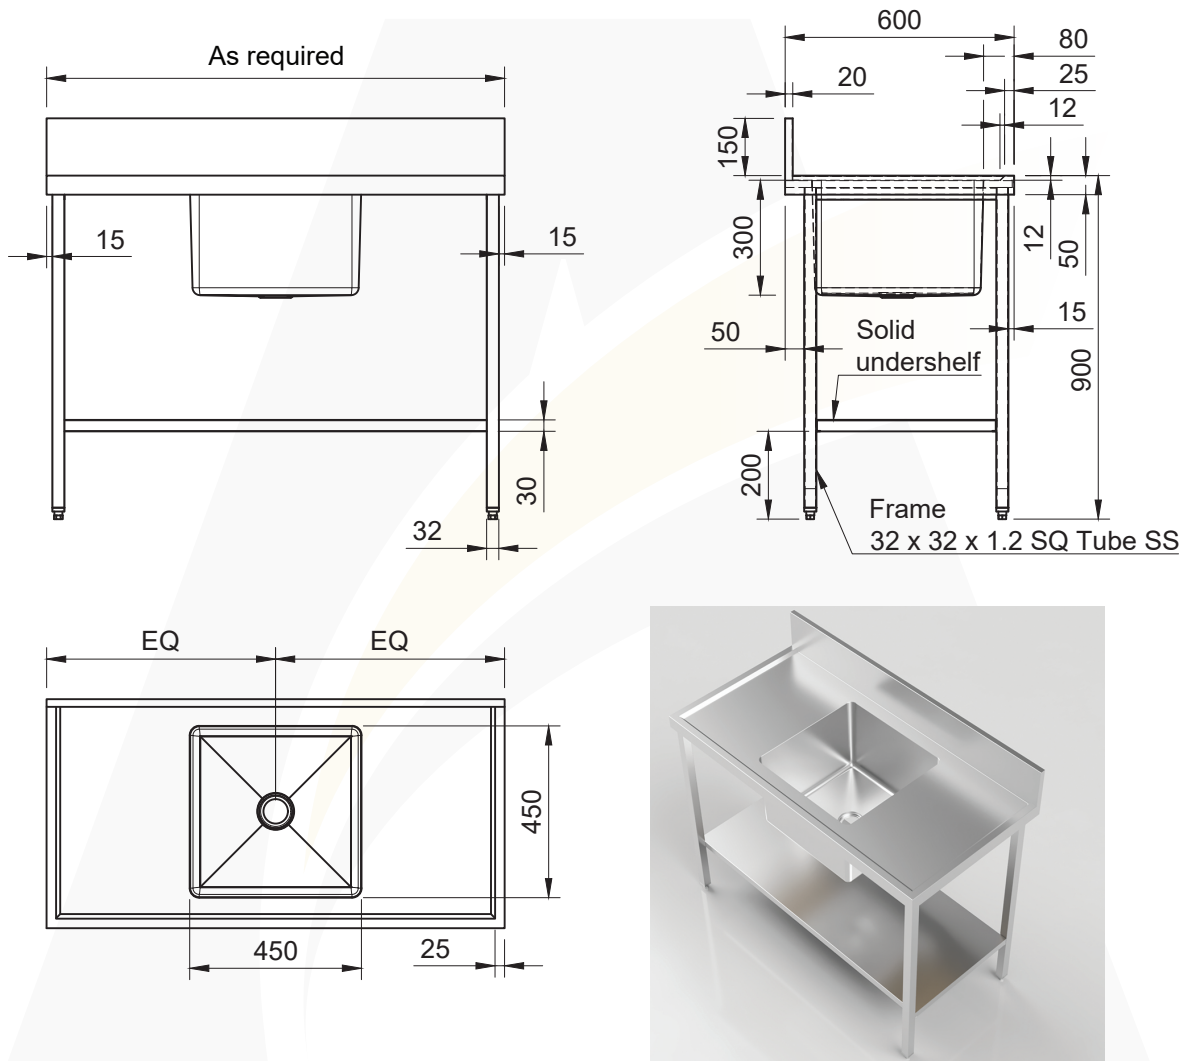

SINGLE SINK BENCH WITH SOLID UNDERSHELF

4

4.7

SKU CODE: ASS-SSSS

This quality custom made single sink bench with solid undershelf is manufactured from 1.2mm thickness and in 304 grade stainless steel. It is convenient for hospitality, residential or commercial facilities.

SPECIFICATIONS:

- Made in 1.2mm, 304 grade stainless steel
- Outlet and bowl position and sizes as required

USES:

- Aged / Healthcare
- Hospitals
- Schools / Councils
- Restaurants

SIGN-OFF FORM

Company:

Name:

Bench size: Length: mm Width: mm Height: mm

BOWL DETAILS:

Bowl size: Length: mm Width: mm Depth: mm

Outlet size: 50mm 90 mm

Outlet position Centre **OR**
 Custom: mm from Left / Right to the centre of the outlet **AND**
..... mm from Rear to the centre of the outlet

Bowl position: mm from Left / Right bench to the centre of the bowl

Frame option: With solid undershelf frame Without solid undershelf frame

**By submitting this form you declare that the details provided in this Sign-Off Form are accurate and will be used to manufacture your product. In the event that incorrect details have been provided, Advance Stainless Steel will not be held liable for these errors. All custom made orders cannot be returned and are non-refundable. The lead time is between 10-15 working days plus delivery.*