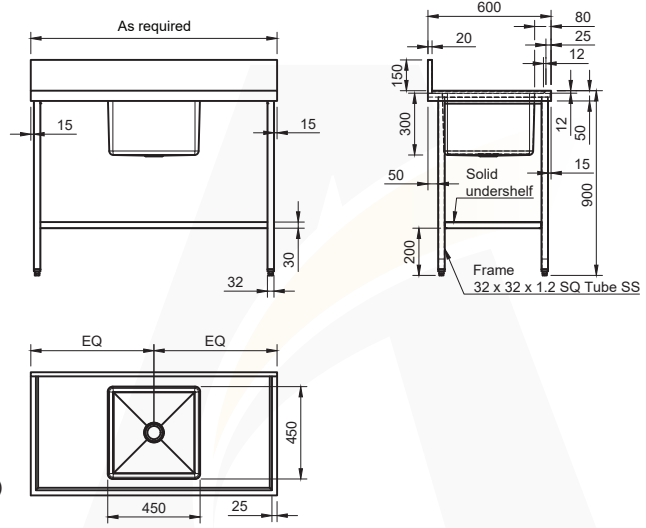

SIGN-OFF FORM

Company: .....

Name: .....

Phone: .....

Email: .....

Purchase Order #: .....

Date: ...../...../.....

Signature*: .....

Quantity: .....

Stainless steel grade: ☐ 304 ☐ 316 (extra charges)

ASS-SSSS (Single Sink Bench with Solid Undershelf)

Bench size: Length: ..... mm Width: ..... mm Height: ..... mm

BOWL DETAILS:

Bowl size: Length: ..... mm Width: ..... mm Depth: ..... mm

Outlet size: ☐ 50mm ☐ 90 mm

Outlet position ☐ Centre **OR**
☐ Custom: ..... mm from Left / Right to the centre of the outlet **AND**
..... mm from Rear to the centre of the outlet

Bowl position: ..... mm from Left / Right bench to the centre of the bowl

Frame option: ☐ With solid undershelf frame ☐ Without solid undershelf frame

*By submitting this form you declare that the details provided in this Sign-Off Form are accurate and will be used to manufacture your product. In the event that incorrect details have been provided, Advance Stainless Steel will not be held liable for these errors. All custom made orders cannot be returned and are non-refundable. The lead time is between 10-15 working days plus delivery.