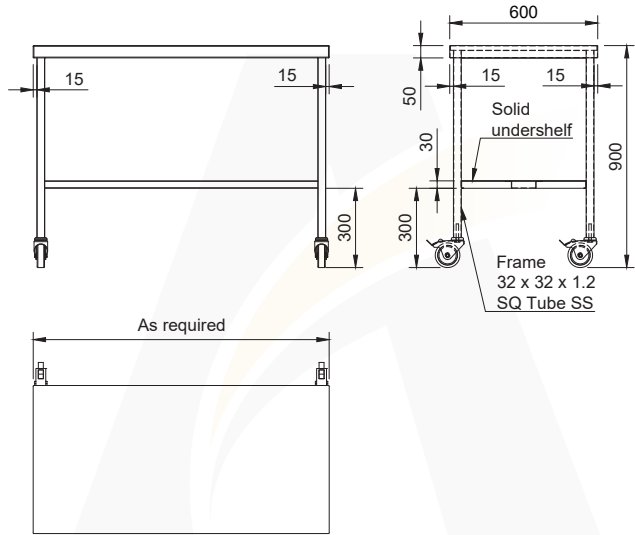

SPECIFICATIONS:

- Made in 1.2mm, 304 grade stainless steel
- 4x Caster swivel wheel with brake

USES:

- Aged / Healthcare
- Hospitals
- Schools / Councils
- Restaurants

SIGN-OFF FORM

Company:
Name:
Phone:
Email:
Purchase Order #:
Date:/...../.....
Signature*:
Quantity:
Stainless steel grade: 304 316 (extra charges)

ASS-MB (Mobile Bench with Solid Undershelf)

Bench size: **Length:** mm **Width:** mm **Height:** mm

**By submitting this form you declare that the details provided in this Sign-Off Form are accurate and will be used to manufacture your product. In the event that incorrect details have been provided, Advance Stainless Steel will not be held liable for these errors. All custom made orders cannot be returned and are non-refundable. The lead time is between 10-15 working days plus delivery.*