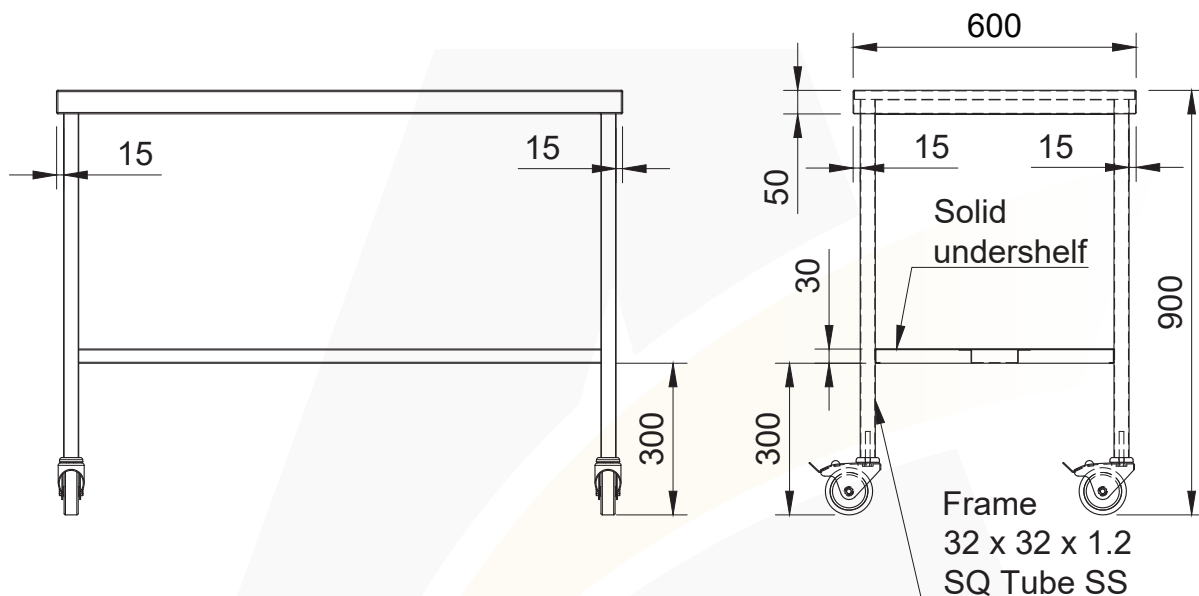

MOBILE BENCH WITH SOLID UNDERSHELF

4

4.8

SKU CODE: ASS-MB

This quality custom made mobile bench with solid undershelf is manufactured from 1.2mm thickness and in 304 grade stainless steel. It is convenient for hospitality, residential or commercial facilities.

SPECIFICATIONS:

- Made in 1.2mm, 304 grade stainless steel
- 4x Caster swivel wheel with brake

USES:

- Aged / Healthcare
- Hospitals
- Schools / Councils
- Restaurants

SIGN-OFF FORM

Company:
Name:
Phone:
Email:
Purchase Order #:
Date:/...../.....
Signature*:
Quantity:
Stainless steel grade: 304 316 (extra charges)

ASS-MB (Mobile Bench with Solid Undershelf)

Bench size: **Length:** mm **Width:** mm **Height:** mm

**By submitting this form you declare that the details provided in this Sign-Off Form are accurate and will be used to manufacture your product. In the event that incorrect details have been provided, Advance Stainless Steel will not be held liable for these errors. All custom made orders cannot be returned and are non-refundable. The lead time is between 10-15 working days plus delivery.*