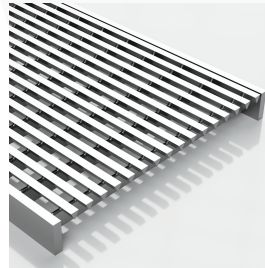

# GRATE WITH FRAME

3

3.4

Frame

6x6 Square Bar  
10x10 Square Bar

WWGT2 Wedge Wire  
WWGT3 Wedge Wire

## SKU CODE: ASS-GWF

This quality custom made grate with frame is manufactured from 304 or 316 grade stainless steel.

### SPECIFICATIONS:

- Made in 304 or 316 grade stainless steel
- A wide range of grating profiles available