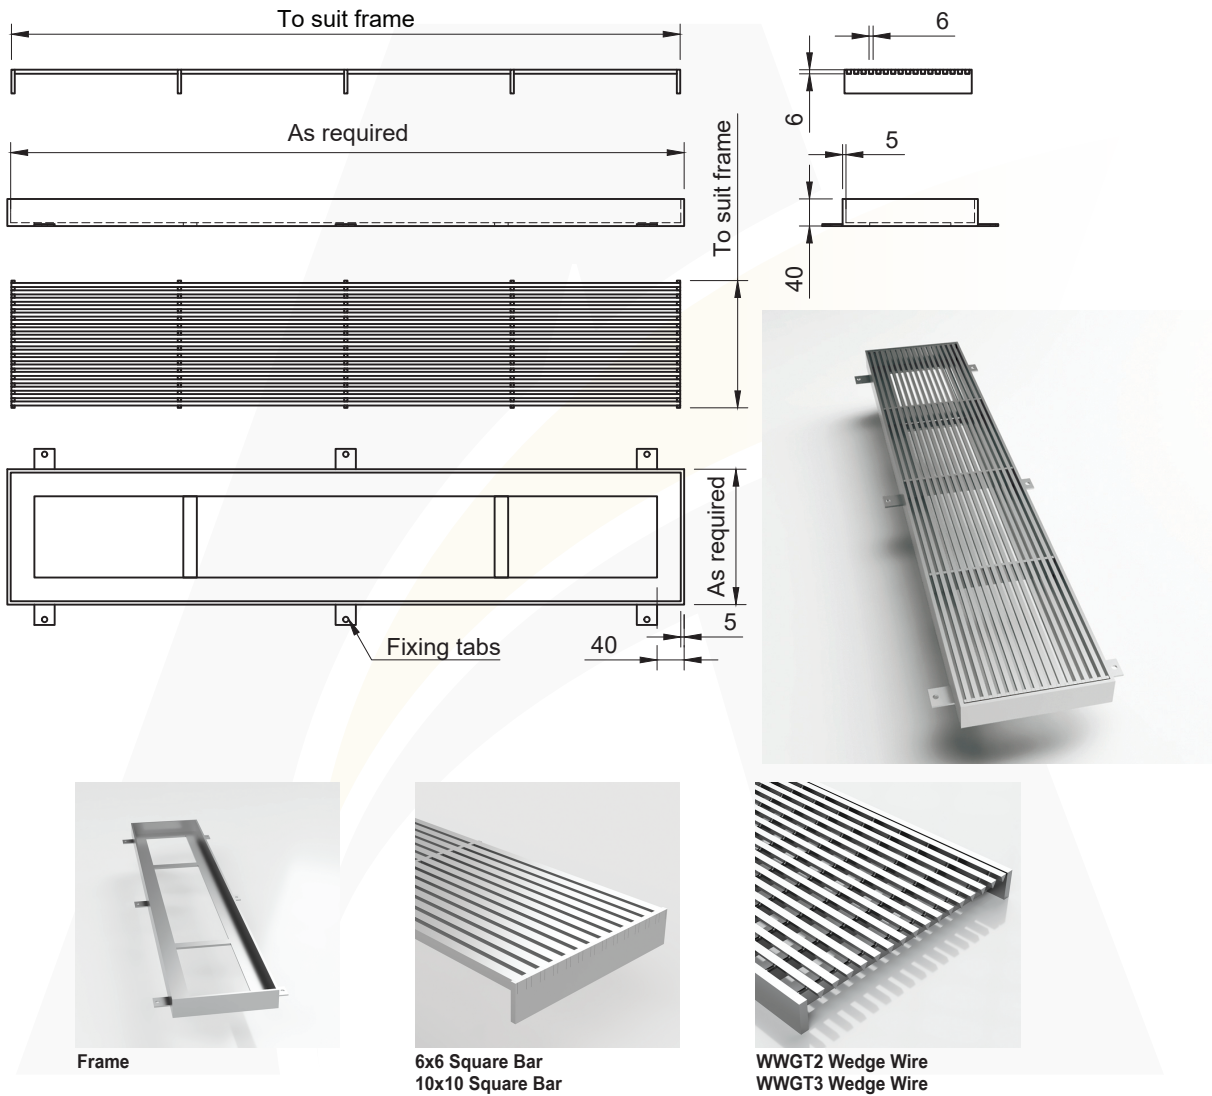

# GRATE WITH FRAME

3

3.4

Frame

6x6 Square Bar  
10x10 Square Bar

WWGT2 Wedge Wire  
WWGT3 Wedge Wire

## SKU CODE: ASS-GWF

This quality custom made grate with frame is manufactured from 304 or 316 grade stainless steel.

### SPECIFICATIONS:

- Made in 304 or 316 grade stainless steel
- A wide range of grating profiles available