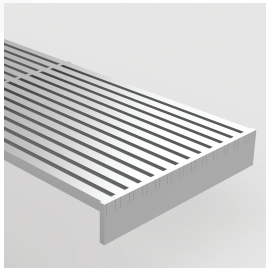

# GRATE WITH FRAME

3

3.4

Frame

6x6 Square Bar  
10x10 Square Bar

WWGT2 Wedge Wire  
WWGT3 Wedge Wire

## SKU CODE: ASS-GWF

This quality custom made grate with frame is manufactured from 304 or 316 grade stainless steel.

### SPECIFICATIONS:

- Made in 304 or 316 grade stainless steel
- A wide range of grating profiles available