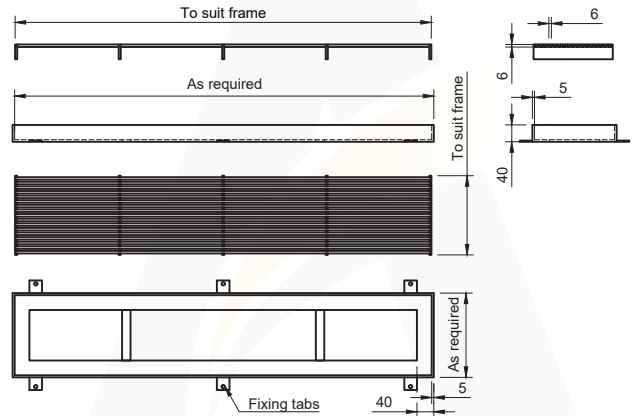

Quantity: .....

Stainless steel grade:  304       316 (extra charges)

Heel guard:             Yes       No