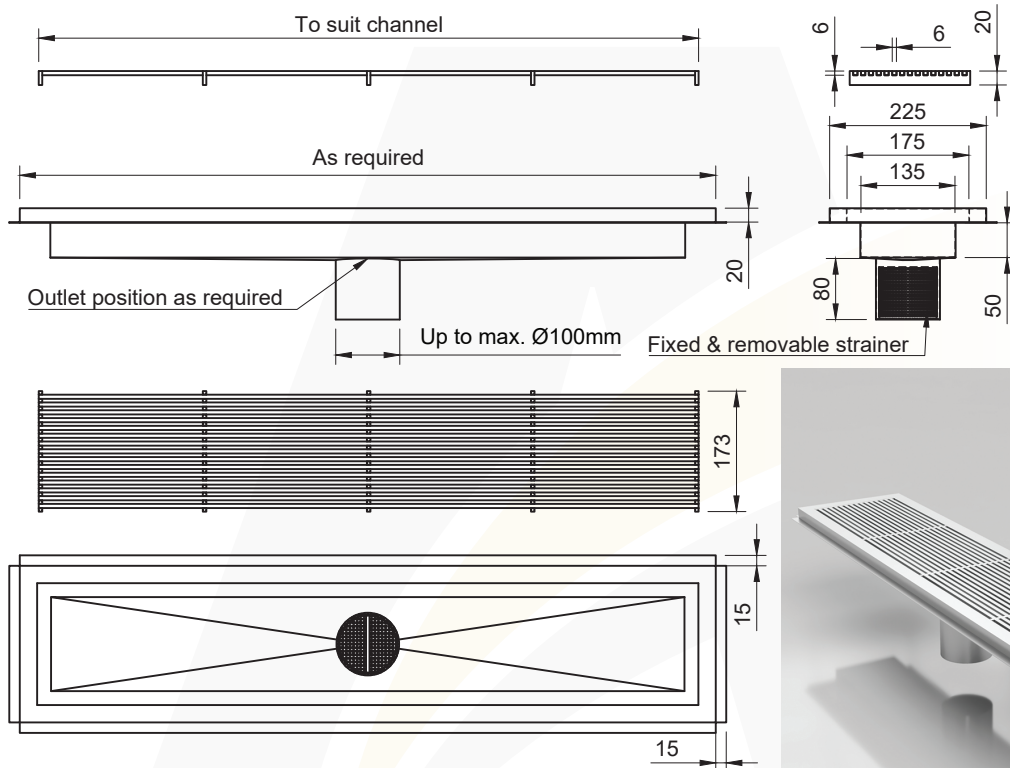

FLOOR TROUGH 1

3

3.1

6x6 Square Bar
10x10 Square Bar

6x6 Non-Slip Square Bar
10x10 Non-Slip Square Bar

WWGT2 Wedge Wire
WWGT3 Wedge Wire

DNSWWGT3 Non-Slip Wedge Wire

SKU CODE: ASS-FT1

This quality custom made floor trough is manufactured from 304 or 316 grade stainless steel.

SPECIFICATIONS:

- Made in 304 or 316 grade stainless steel
- Outlet position and length as required
- A wide range of grating profiles available
- Fixed and removable strainer