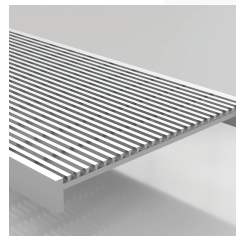

FLOOR TROUGH 1

3

3.1

6x6 Square Bar
10x10 Square Bar

6x6 Non-Slip Square Bar
10x10 Non-Slip Square Bar

WWGT2 Wedge Wire
WWGT3 Wedge Wire

DNSWWGT3 Non-Slip Wedge Wire

SKU CODE: ASS-FT1

This quality custom made floor trough is manufactured from 304 or 316 grade stainless steel.

SPECIFICATIONS:

- Made in 304 or 316 grade stainless steel
- Outlet position and length as required
- A wide range of grating profiles available
- Fixed and removable strainer