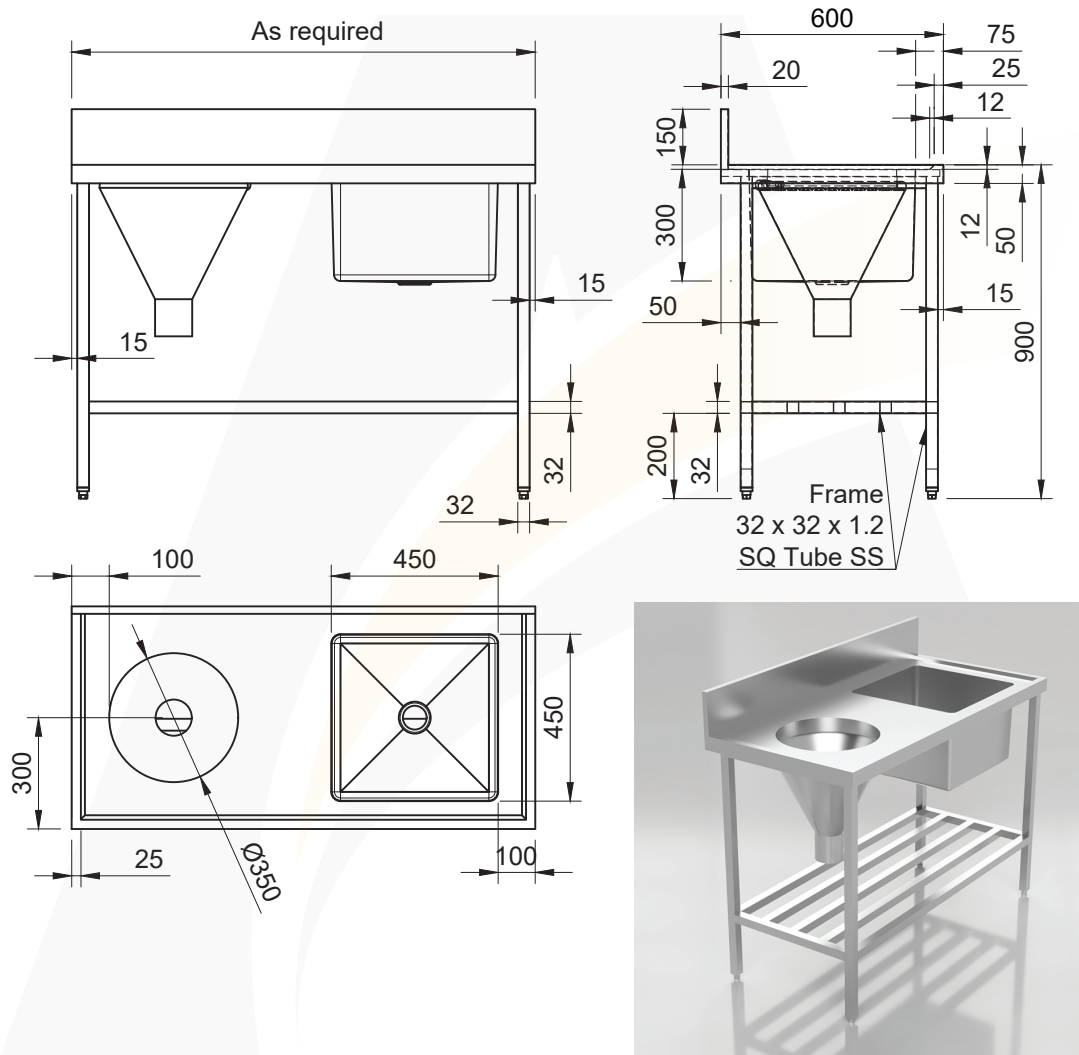

DIRTY UTILITY BENCH WITH TUBE UNDERSHELF

4

4.2

SKU CODE: ASS-DUTS

This quality custom made dirty utility bench with tube undershelf is manufactured from 1.2mm thickness and in 304 grade stainless steel. The dirty utility bench is suitable for medical & aged care facilities including hospitals. It incorporates a conical flushing rim sink, which is WaterMark certified, for waste disposal and a separate washing bowl.

SPECIFICATIONS:

- Made in 1.2mm, 304 grade stainless steel
- Outlet position and length as required
- Compatible with self flushing systems
- Conical flushing sink available in 300 or 350mm internal diameter