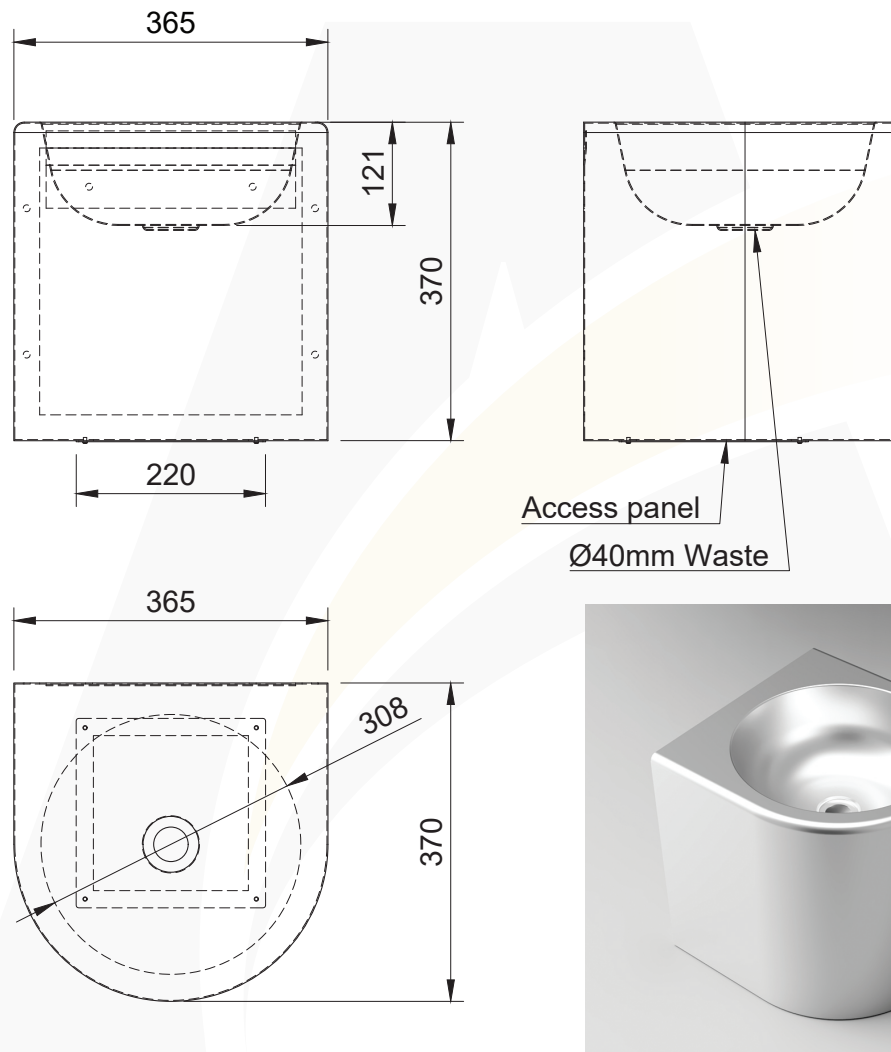

CONCEALED HAND BASIN

5

5.8

SKU CODE: ASS-CHB

This quality custom made concealed hand basin is manufactured from 1.2mm (1mm thickness bowl) and in 304 grade stainless steel. The sink is mounted on the wall and compact for space saving.

SPECIFICATIONS:

- Made in 1.2mm, 304 grade stainless steel
- 6.3 litre capacity, 40mm outlet
- Integrate wall brackets

USES:

- Hospitals / Schools
- Commercial
- Council / Public toilets

SIGN-OFF FORM

Company:

ASS-CHB (Concealed Hand Basin)

BOWL DETAILS:

Tap hole: Left Right

**By submitting this form you declare that the details provided in this Sign-Off Form are accurate and will be used to manufacture your product. In the event that incorrect details have been provided, Advance Stainless Steel will not be held liable for these errors. All custom made orders cannot be returned and are non-refundable. The lead time is between 10-15 working days plus delivery.*