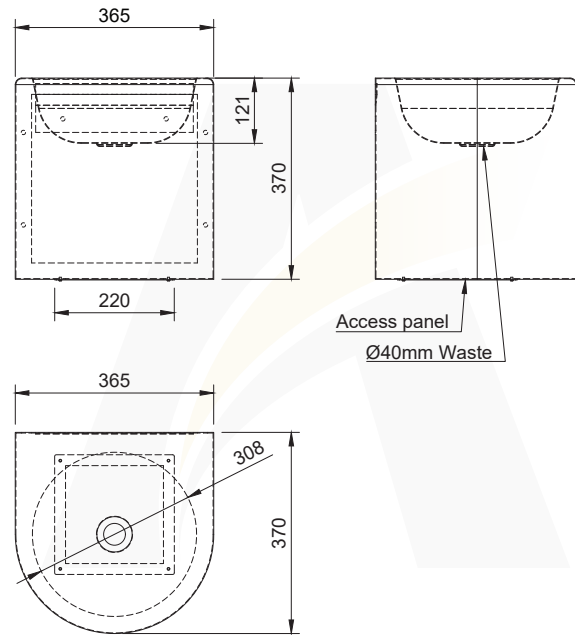

CONCEALED HAND BASIN

5

5.8

SKU CODE: ASS-CHB

This quality custom made concealed hand basin is manufactured from 1.2mm (1mm thickness bowl) and in 304 grade stainless steel. The sink is mounted on the wall and compact for space saving.

SPECIFICATIONS:

- Made in 1.2mm, 304 grade stainless steel
- 6.3 litre capacity, 40mm outlet
- Integrate wall brackets

USES:

- Hospitals / Schools
- Commercial
- Council / Public toilets

SIGN-OFF FORM

Company:

ASS-CHB (Concealed Hand Basin)

BOWL DETAILS:

Tap hole: Left Right

**By submitting this form you declare that the details provided in this Sign-Off Form are accurate and will be used to manufacture your product. In the event that incorrect details have been provided, Advance Stainless Steel will not be held liable for these errors. All custom made orders cannot be returned and are non-refundable. The lead time is between 10-15 working days plus delivery.*